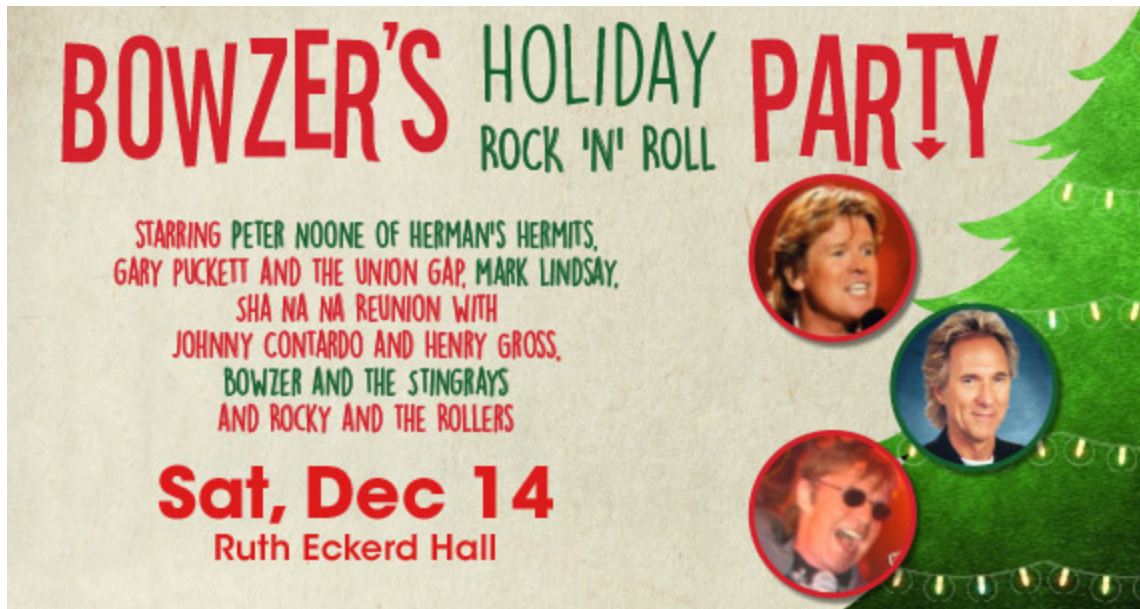

[More Info](#)

Bowzer's Holiday Party

Sat, Dec 14 at 7:30PM

Ruth Eckerd Hall

Discount:

\$81.75 tickets for \$73

\$56.75 tickets for \$50

\$41.75 tickets for \$35